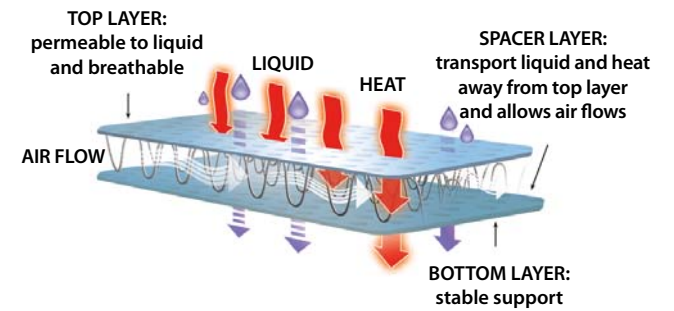

VIRGINIA 871

NEW ultra light bra
made of **3D SPACER** foam

**PRODUCTS & TECHNOLOGY
INNOVATIONS**

17871
03771

VIRGINIA 871

VIRGINIA 17871

feels like a second skin

CUP B-J