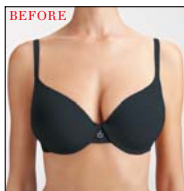

65 CDE
70 BCD
75 ABC
80 AB

41872

S, M, L, XL

super push-up

UP TO 3 CUP SIZES