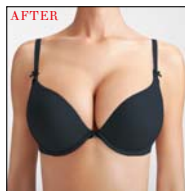

65 CDE
70 BCD
75 ABC
80 AB

41872

S, M, L, XL

super push-up

UP TO 3 CUP SIZES